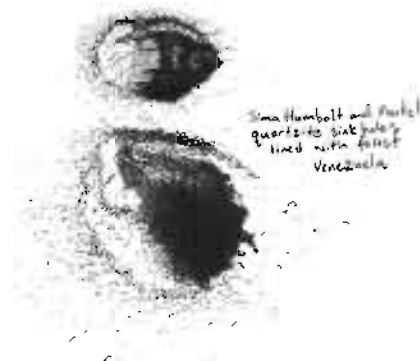

Mio Mine, Eastern Siberia  
open pit diamond mine

Gloria Hole, USA  
reservoir drain for  
Monticello Dam

PKS 1127-145  
supermassive blackhole  
in the heart of a quasar

Kimberly Big Hole, South Africa  
hand dug diamond mine  
closed in 1914

Simón Humboldt and Parícuti  
quartzite sinkhole,  
lined with fossils  
Venezuela

Barringer Crater, USA  
caused by a meteorite  
impact 30,000 years ago

sinkhole in Guatemala City  
caused by a burst sewer  
drawing  
into the base volcanic pumice  
bedrock

'Jeannie', Mars  
hole in the planet  
surface Cause unknown

sinkhole in Guatemala City  
caused by a burst sewer draining  
into the loose volcanic pumice  
bedrock

'Jeanne', Mars  
hole in the planet  
surface. Cause unknown