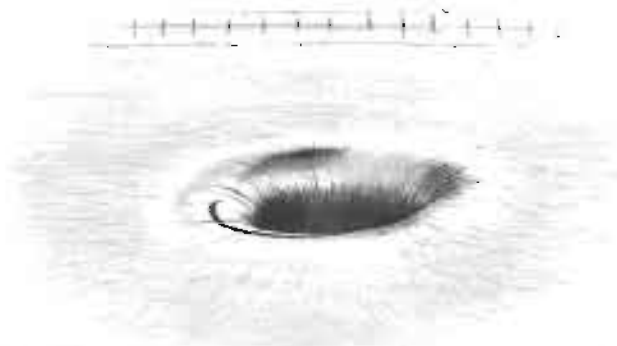

Mio Mine, Eastern Siberia  
open pit diamond mine

Gloria Hole, USA  
reservoir drain for  
Monticello Dam

PKS 1127-145  
supermassive blackhole  
in the heart of a quasar

Kimberly Big Hole, South Africa  
hand dug diamond mine  
closed in 1914

Simón Humboldt and Parícuti  
quartzite sinkhole,  
lined with fossils  
Venezuela

Barringer Crater, USA  
caused by a meteorite  
impact 30,000 years ago

sinkhole in Guatemala City  
caused by a burst sewer  
drawing  
into the base volcanic pumice  
bedrock

'Jeannie', Mars  
hole in the planet  
surface Cause unknown

Great Blue Hole, Belize  
underwater sinkhole, caused  
by seismic movement  
ocean system

Erin Coates : artist/writer/curator/lecturer

Mir Mine, Eastern Siberia  
open pit diamond mine

'Jeannie', Mars  
hole in the planet  
surface Cause unknown

sinkhole in Guatemala City  
caused by a burst sewer draining  
into the loose volcanic pumice  
bedrock

'Jeanne', Mars  
hole in the planet  
surface. Cause unknown