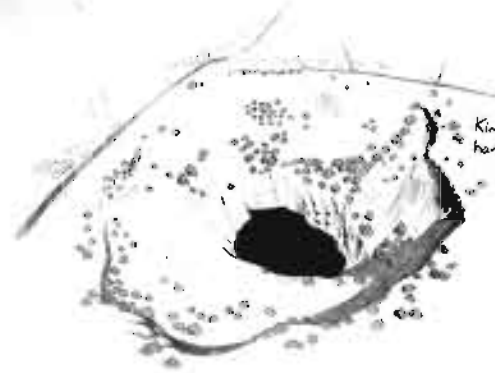

Simón Humboldt and Parícuti  
quartzite sinkhole,  
lined with fossils  
Venezuela

Barringer Crater, USA  
caused by a meteorite  
impact 30,000 years ago

sinkhole in Guatemala City  
caused by a burst sewer  
drawing  
into the base volcanic pumice  
bedrock

'Jeannie', Mars  
hole in the planet  
surface Cause unknown

Great Blue Hole, Belize  
underwater sinkhole, caused  
by seismic movement  
ocean system

Erin Coates : artist/writer/curator/lecturer

Mir Mine, Eastern Siberia  
open pit diamond mine

PKS 1127-145  
supermassive blackhole  
in the heart of a quasar

Glory Hole, USA  
reservoir drain for  
Monticello Dam

Kimberly Big Hole, South Africa  
hand dug diamond mine  
closed in 1914

Simas Humboldt and Puerto  
quartzite sinkholes  
lined with fossil  
Venezuela