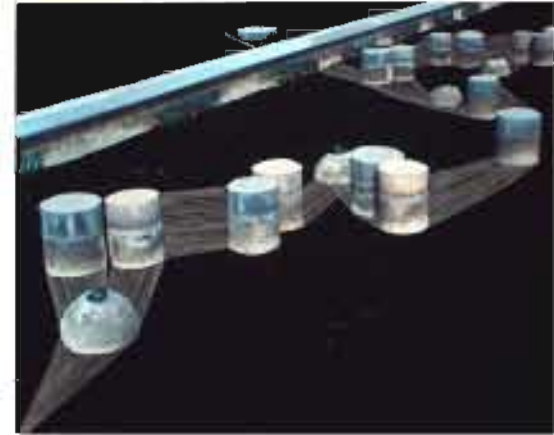

Simón Humboldt and Parícuti  
quartzite sinkhole,  
lined with fossils  
Venezuela

Barringer Crater, USA  
caused by a meteorite  
impact 30,000 years ago

sinkhole in Guatemala City  
caused by a burst sewer  
drawing  
into the base volcanic pumice  
bedrock

'Jeannie', Mars  
hole in the planet  
surface Cause unknown

Great Blue Hole, Belize  
underwater sinkhole, caused  
by seismic movement  
ocean system

Erin Coates : artist/writer/curator/lecturer

Mir Mine, Eastern Siberia  
open pit diamond mine

PKS 1127-145  
supermassive blackhole  
in the heart of a quasar

Glory Hole, USA  
reservoir drain for  
Monticello Dam

Kimberly Big Hole, South Africa  
hand dug diamond mine  
closed in 1914

Simas Humboldt and Puerto  
quartzite sinkholes  
lined with fossil  
Venezuela

Banninger Gully, USA  
caused by a meteorite  
impact 25,000 years ago

sinkhole in Guatemala City  
caused by a burst sewer  
draining  
into the base volcanic pumice  
bedrock

Great Blue Hole, Belize  
underwater sinkhole caused  
by collapse limestone  
cave system