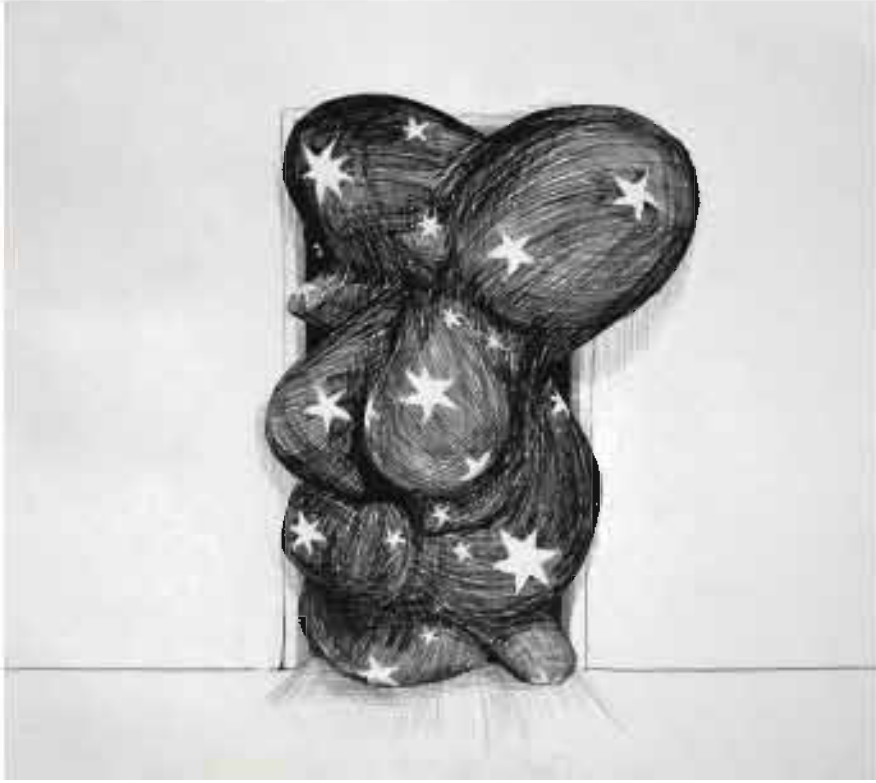

Simón Humboldt and Parícuti  
quartzite sinkhole,  
lined with fossils  
Venezuela

Barringer Crater, USA  
caused by a meteorite  
impact 30,000 years ago

sinkhole in Guatemala City  
caused by a burst sewer  
drawing  
into the base volcanic pumice  
bedrock

'Jeannie', Mars  
hole in the planet  
surface Cause unknown

Great Blue Hole, Belize  
underwater sinkhole, caused  
by seismic movement  
ocean system

Erin Coates : artist/writer/curator/lecturer

Mir Mine, Eastern Siberia  
open pit diamond mine