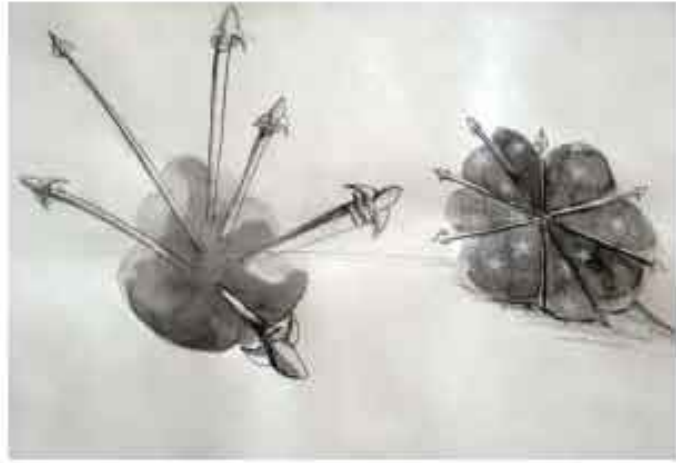

Simón Humboldt and Parícuti  
quartzite sinkhole,  
lined with fossils  
Venezuela

Barringer Crater, USA  
caused by a meteorite  
impact 30,000 years ago

sinkhole in Guatemala City  
caused by a burst sewer  
drawing  
into the base volcanic pumice  
bedrock

'Jeannie', Mars  
hole in the planet  
surface Cause unknown

Great Blue Hole, Belize  
underwater sinkhole, caused  
by seismic movement  
ocean system

Erin Coates : artist/writer/curator/lecturer

Mir Mine, Eastern Siberia  
open pit diamond mine

PKS 1127-145  
supermassive blackhole  
in the heart of a quasar

Glory Hole, USA  
reservoir drain for  
Monticello Dam

Kimberly Big Hole, South Africa  
hand dug diamond mine  
closed in 1914

Simas Humboldt and Puerto  
quartzite sinkholes  
lined with fossil  
Venezuela