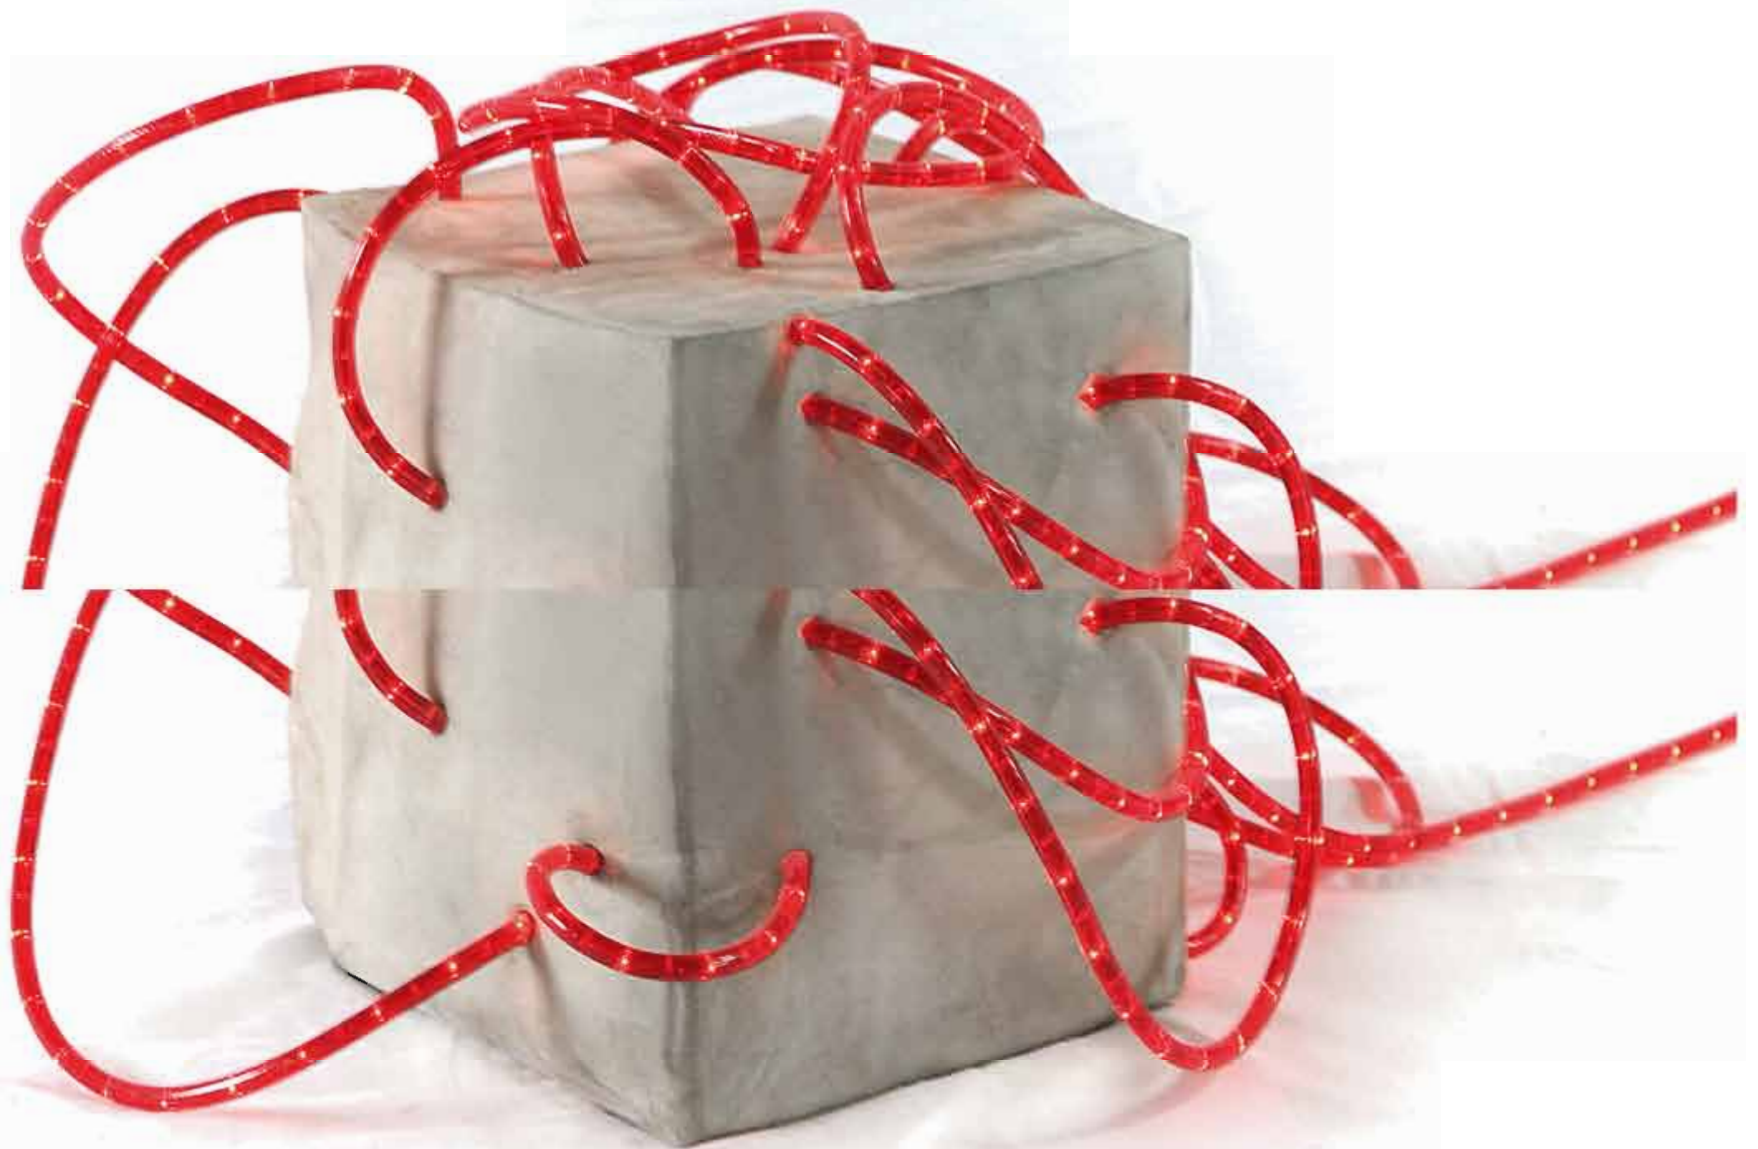

Simón Humboldt and Parícuti  
quartzite sinkhole,  
lined with fossils  
Venezuela

Barringer Crater, USA  
caused by a meteorite  
impact 30,000 years ago

sinkhole in Guatemala City  
caused by a burst sewer  
drawing  
into the base volcanic pumice  
bedrock

'Jeannie', Mars  
hole in the planet  
surface Cause unknown

Great Blue Hole, Belize  
underwater sinkhole, caused  
by seismic movement  
ocean system

Erin Coates : artist/writer/curator/lecturer

Mir Mine, Eastern Siberia  
open pit diamond mine

Banninger Gully, USA  
caused by a meteorite  
impact 25,000 years ago

sinkhole in Guatemala City  
caused by a burst sewer  
draining  
into the base volcanic pumice  
bedrock

Great Blue Hole, Belize  
underwater sinkhole caused  
by collapse limestone  
cave system

'Jeannie', Mars  
hole in the planet  
surface Cause unknown

sinkhole in Guatemala City  
caused by a burst sewer draining  
into the loose volcanic pumice  
bedrock

'Jeanne', Mars  
hole in the planet  
surface. Cause unknown