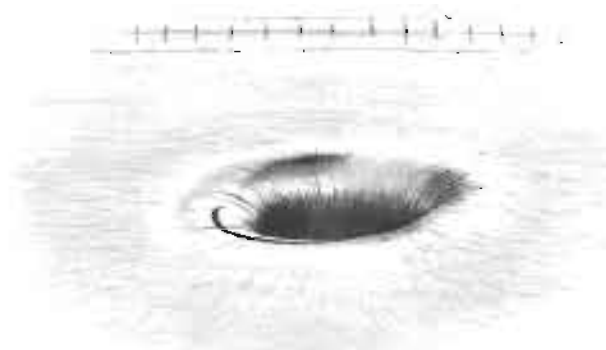

Simón Humboldt and Parícuti  
quartzite sinkhole,  
lined with fossils  
Venezuela

Barringer Crater, USA  
caused by a meteorite  
impact 30,000 years ago

sinkhole in Guatemala City  
caused by a burst sewer  
drawing  
into the base volcanic pumice  
bedrock

'Jeannie', Mars  
hole in the planet  
surface Cause unknown

Great Blue Hole, Belize  
underwater sinkhole, caused  
by seismic movement  
ocean system

Erin Coates : artist/writer/curator/lecturer

Mir Mine, Eastern Siberia  
open pit diamond mine

PKS 1127-145  
supermassive blackhole  
in the heart of a quasar

Glory Hole, USA  
reservoir drain for  
Monticello Dam

Kimberly Big Hole, South Africa  
hand dug diamond mine  
closed in 1914

Simas Humboldt and Puerto  
quartzite sinkholes  
lined with fossil  
Venezuela

'Jeannie', Mars  
hole in the planet  
surface Cause unknown

sinkhole in Guatemala City  
caused by a burst sewer draining  
into the loose volcanic pumice  
bedrock

'Jeanne', Mars  
hole in the planet  
surface. Cause unknown