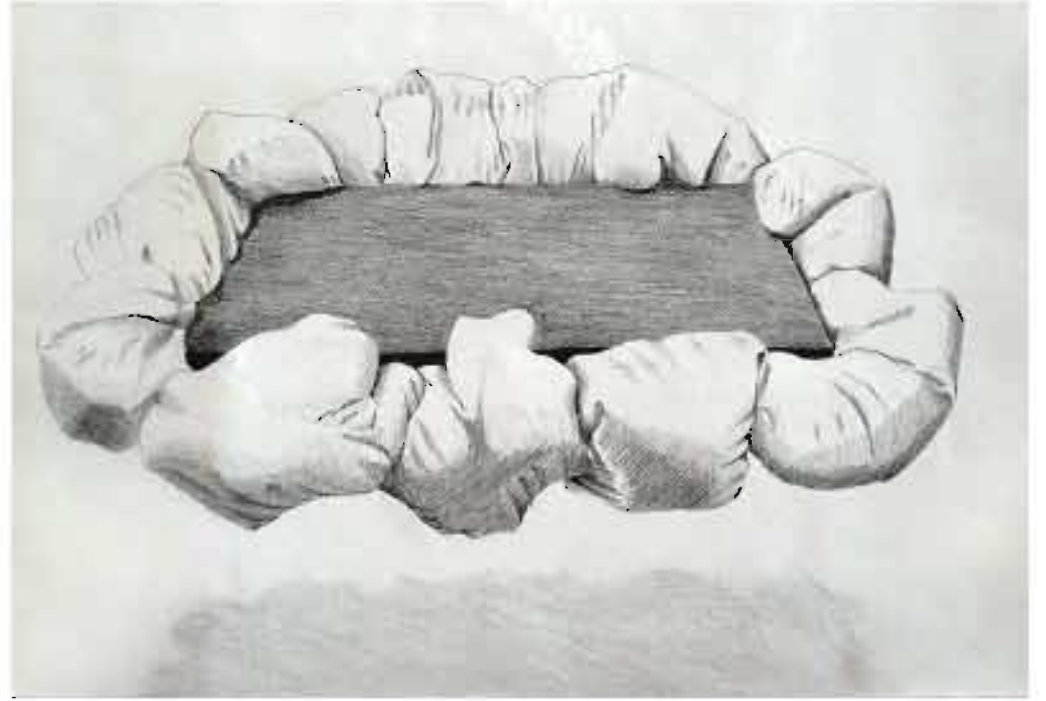

Simón Humboldt and Parícuti  
quartzite sinkhole,  
lined with fossils  
Venezuela

Barringer Crater, USA  
caused by a meteorite  
impact 30,000 years ago

sinkhole in Guatemala City  
caused by a burst sewer  
drawing  
into the base volcanic pumice  
bedrock

'Jeannie', Mars  
hole in the planet  
surface Cause unknown

Great Blue Hole, Belize  
underwater sinkhole, caused  
by seismic movement  
ocean system

Erin Coates : artist/writer/curator/lecturer

Mir Mine, Eastern Siberia  
open pit diamond mine

PKS 1127-145  
supermassive blackhole  
in the heart of a quasar

Glory Hole, USA  
reservoir drain for  
Monticello Dam

Kimberly Big Hole, South Africa  
hand dug diamond mine  
closed in 1914

Simas Humboldt and Puerto  
quartzite sinkholes  
lined with fossil  
Venezuela