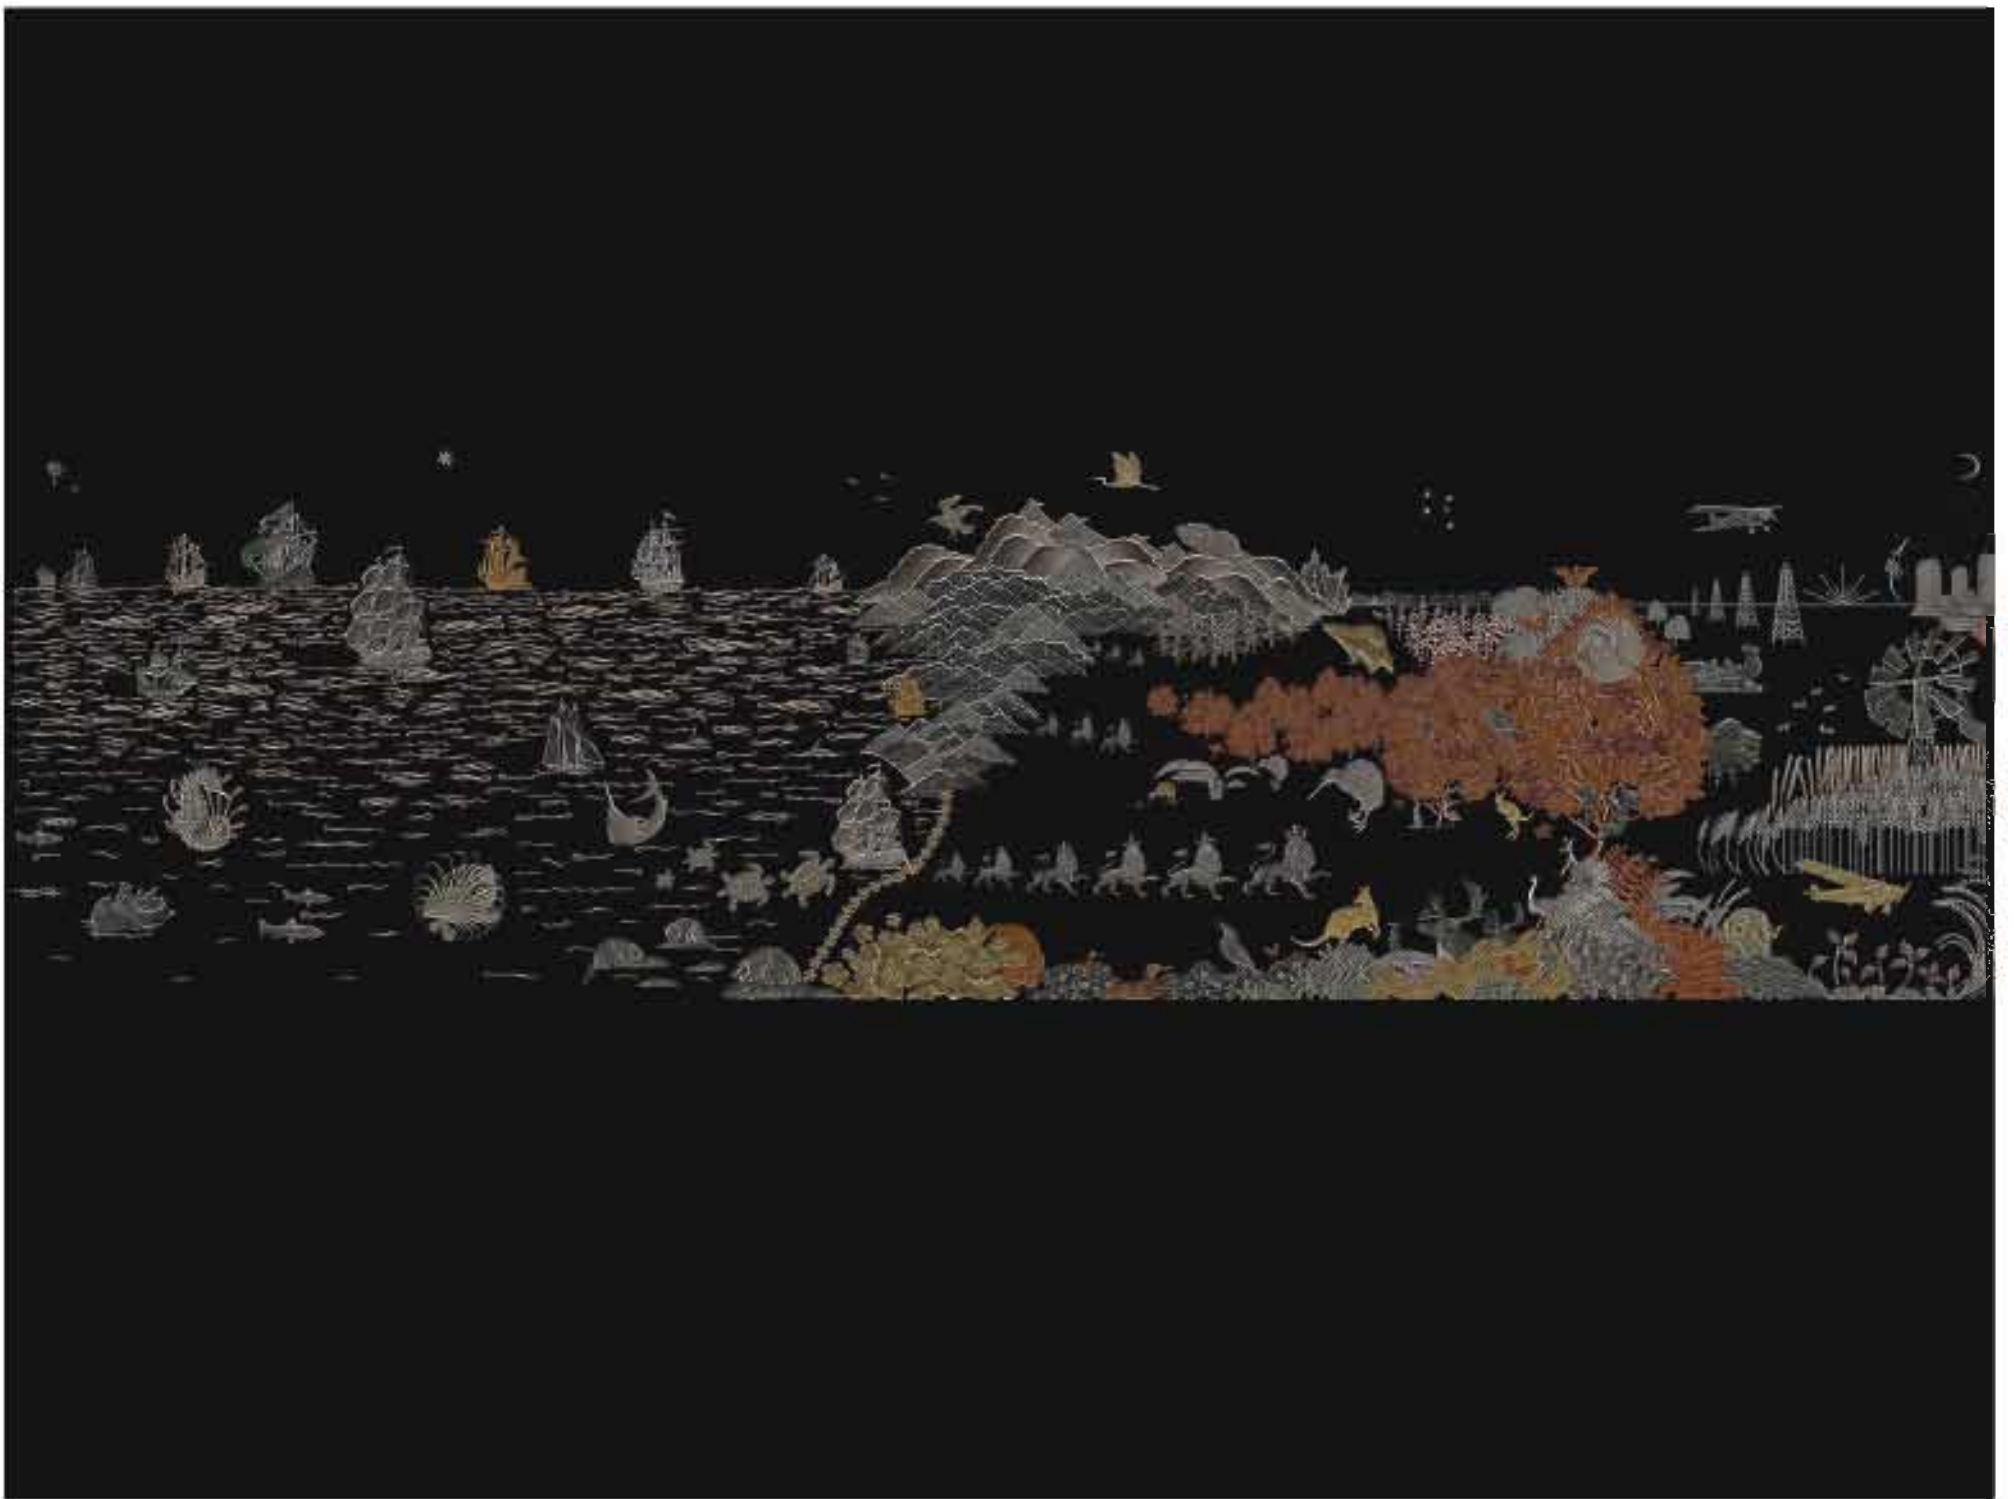

Simón Humboldt and Parícuti  
quartzite sinkhole,  
lined with fossils  
Venezuela

Barringer Crater, USA  
caused by a meteorite  
impact 30,000 years ago

sinkhole in Guatemala City  
caused by a burst sewer  
drawing  
into the base volcanic pumice  
bedrock

'Jeannie', Mars  
hole in the planet  
surface Cause unknown

Great Blue Hole, Belize  
underwater sinkhole, caused  
by seismic movement  
ocean system

Erin Coates : artist/writer/curator/lecturer

Mir Mine, Eastern Siberia  
open pit diamond mine

PKS 1127-145  
supermassive blackhole  
in the heart of a quasar

Glory Hole, USA  
reservoir drain for  
Monticello Dam

Kimberly Big Hole, South Africa  
hand dug diamond mine  
closed in 1914

Simas Humboldt and Puerto  
quartzite sinkholes  
lined with fossil  
Venezuela

'Jeannie', Mars  
hole in the planet  
surface Cause unknown

sinkhole in Guatemala City  
caused by a burst sewer draining  
into the loose volcanic pumice  
bedrock

'Jeanne', Mars  
hole in the planet  
surface. Cause unknown