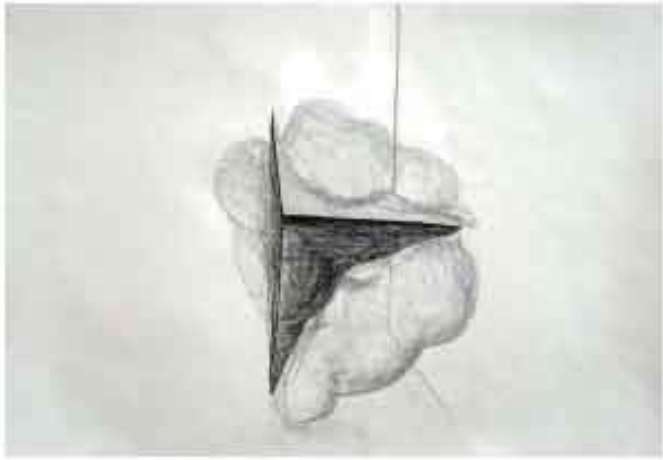

Simón Humboldt and Parícuti  
quartzite sinkhole,  
lined with fossils  
Venezuela

Barringer Crater, USA  
caused by a meteorite  
impact 30,000 years ago

sinkhole in Guatemala City  
caused by a burst sewer  
drawing  
into the base volcanic pumice  
bedrock

'Jeannie', Mars  
hole in the planet  
surface Cause unknown

Great Blue Hole, Belize  
underwater sinkhole, caused  
by seismic movement  
ocean system

Erin Coates : artist/writer/curator/lecturer

Mir Mine, Eastern Siberia  
open pit diamond mine

PKS 1127-145  
supermassive blackhole  
in the heart of a quasar

Glory Hole, USA  
reservoir drain for  
Monticello Dam

Kimberly Big Hole, South Africa  
hand dug diamond mine  
closed in 1914

Simas Humboldt and Puerto  
quartzite sinkholes  
lined with fossil  
Venezuela

'Jeannie', Mars  
hole in the planet  
surface Cause unknown

sinkhole in Guatemala City  
caused by a burst sewer draining  
into the loose volcanic pumice  
bedrock

'Jeanne', Mars  
hole in the planet  
surface. Cause unknown